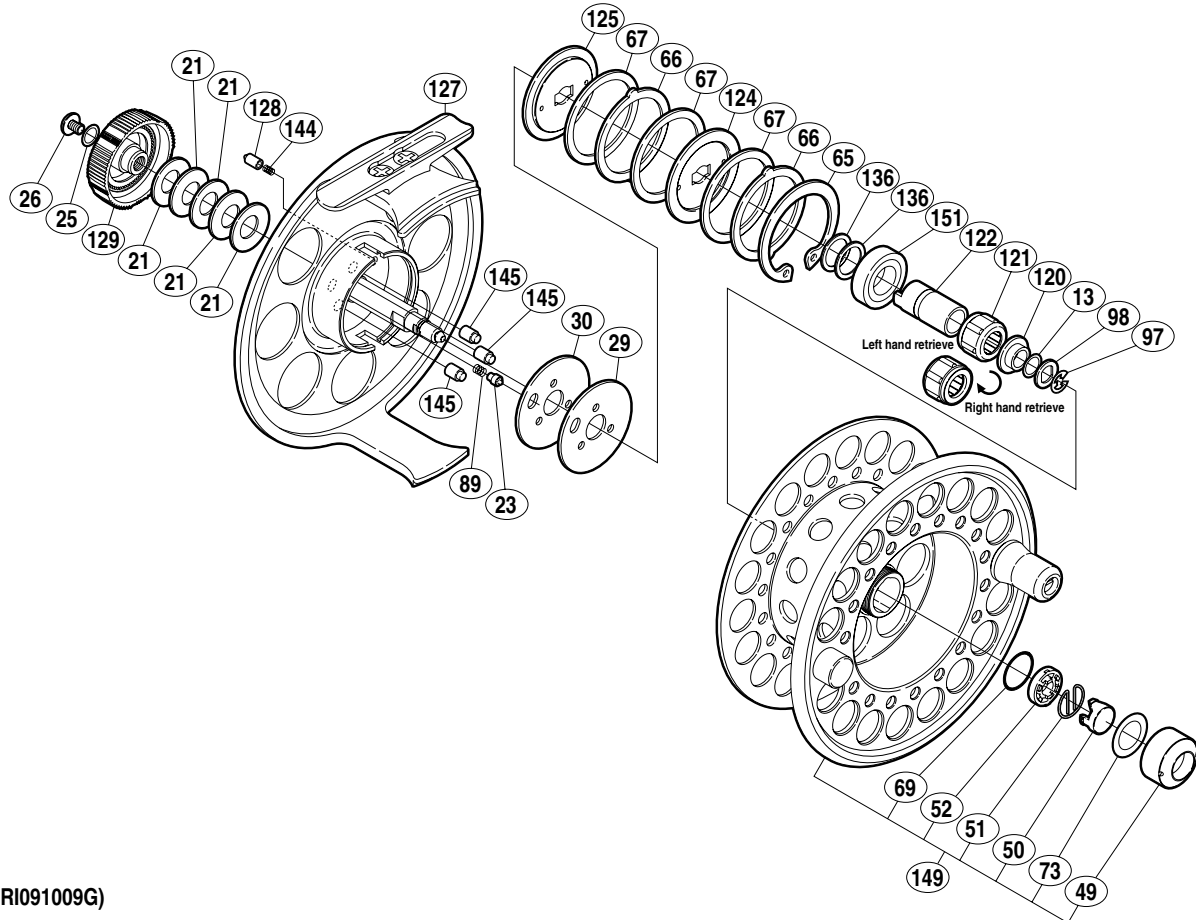

# SHIMANO

**BIGCRAFT XT** SA-RB

**BC-XT910LA**

(1R1091009G)

Part No.	Description	Part No.	Description
FLY0013	Washer	FLY0089	Click Spring
FLY0021	Coned Disc Spring	FLY0097	E Lock
FLY0023	Click Pin	FLY0098	Washer
FLY0025	Washer	FLY0120	Bushing Spacer
FLY0026	Drag Knob Screw	FLY0121	Roller Clutch
FLY0029	Drag Washer	FLY0122	Roller Clutch Inner Tube
FLY0030	Drag Washer	FLY0124	Drag Plate
FLY0049	Push Button Collar	FLY0125	Drag Plate
FLY0050	Push Button	FLY0127	Back Plate Assembly
FLY0051	Locking Spring	FLY0128	Click Pin
FLY0052	Main Shaft Bushing	FLY0129	Drag Knob
FLY0065	Snap Spring	FLY0136	Washer
FLY0066	Eared Washer	FLY0144	Click Spring
FLY0067	Drag Washer	FLY0145	Drag Press
FLY0069	O Ring	FLY0149	Spool Set
FLY0073	Washer	FLY0151	Ball Bearing